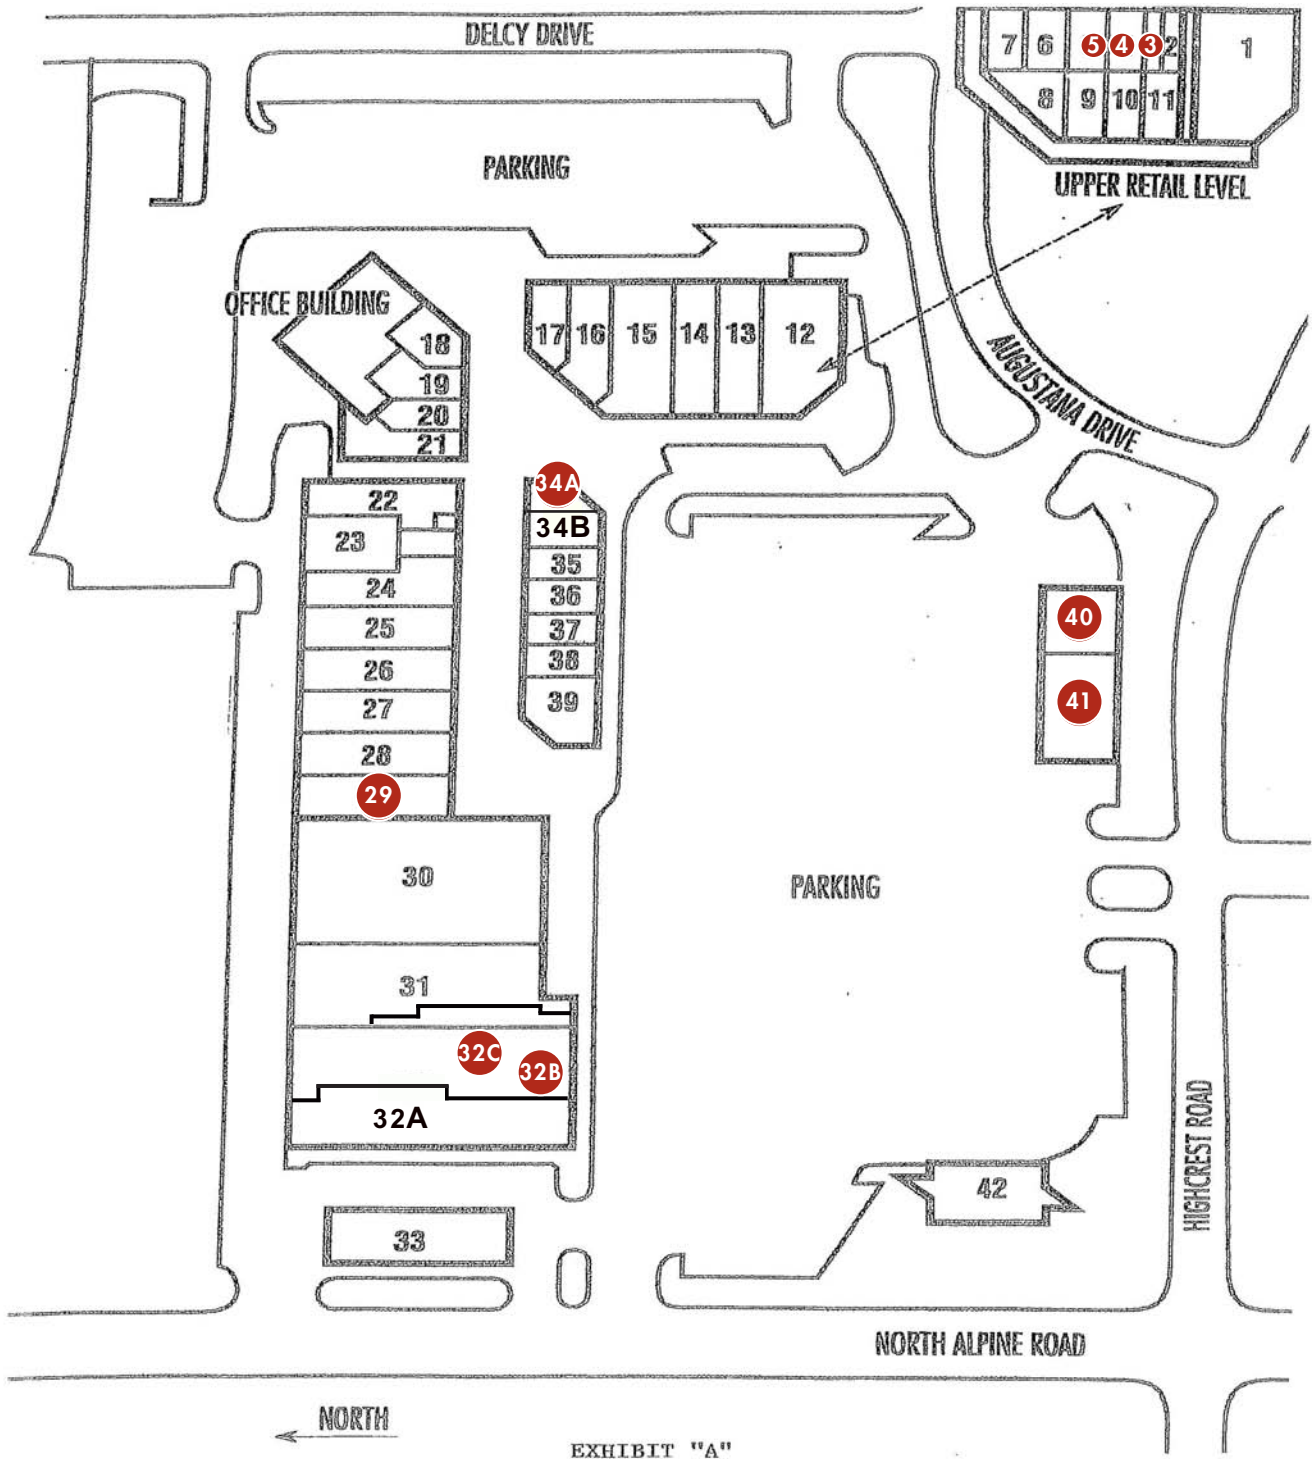

EDGEBROOK RETAIL CENTER

1601 NORTH APLINE ROAD ROCKFORD, ILLINOIS 61107

EXHIBIT "A"

Orput Companies, Inc. has secured information from sources we believe to be reliable, but we make no representations or warranties, expressed or implied, as to the accuracy of the information. References to square footage or asset age are approximate.